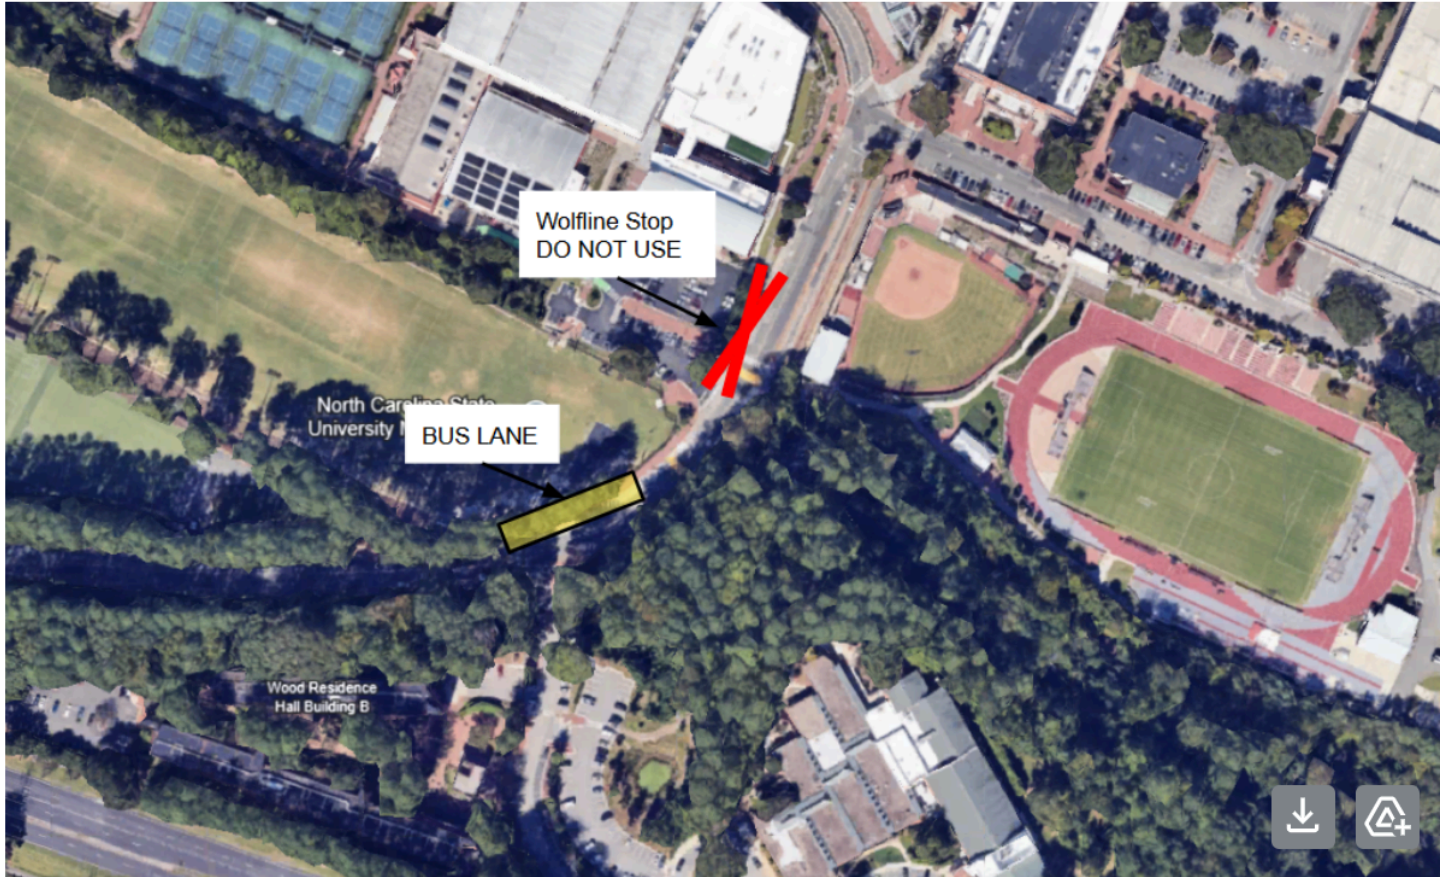

**NC STATE ENGINEERING
CAREER FAIR SHUTTLE INFORMATION**

UPDATED SHUTTLE STOP ON MAIN

**Parking available at Coliseum Parking Deck
Walk over to the Morrill Drive Shuttle Stop**

Morrill Drive and Miller Fields Shuttle Stop

Coliseum Deck Lower Level (352 spaces)
201 Jensen Dr
Raleigh, NC 27606

Payment: PayStation or ParkMobile

Shuttle Stop: Bottom loop behind the Coliseum Deck off of Cates Ave.

Centennial Campus Shuttle Stop

Partners Way Deck (99 spaces)
Engineering II, 851 Partners Way
Raleigh, NC 27606

Payment: PayStation OR ParkMobile

**Shuttle Stop: Across the street from Partners Way deck on a side street in front of
Plant Sciences Building**